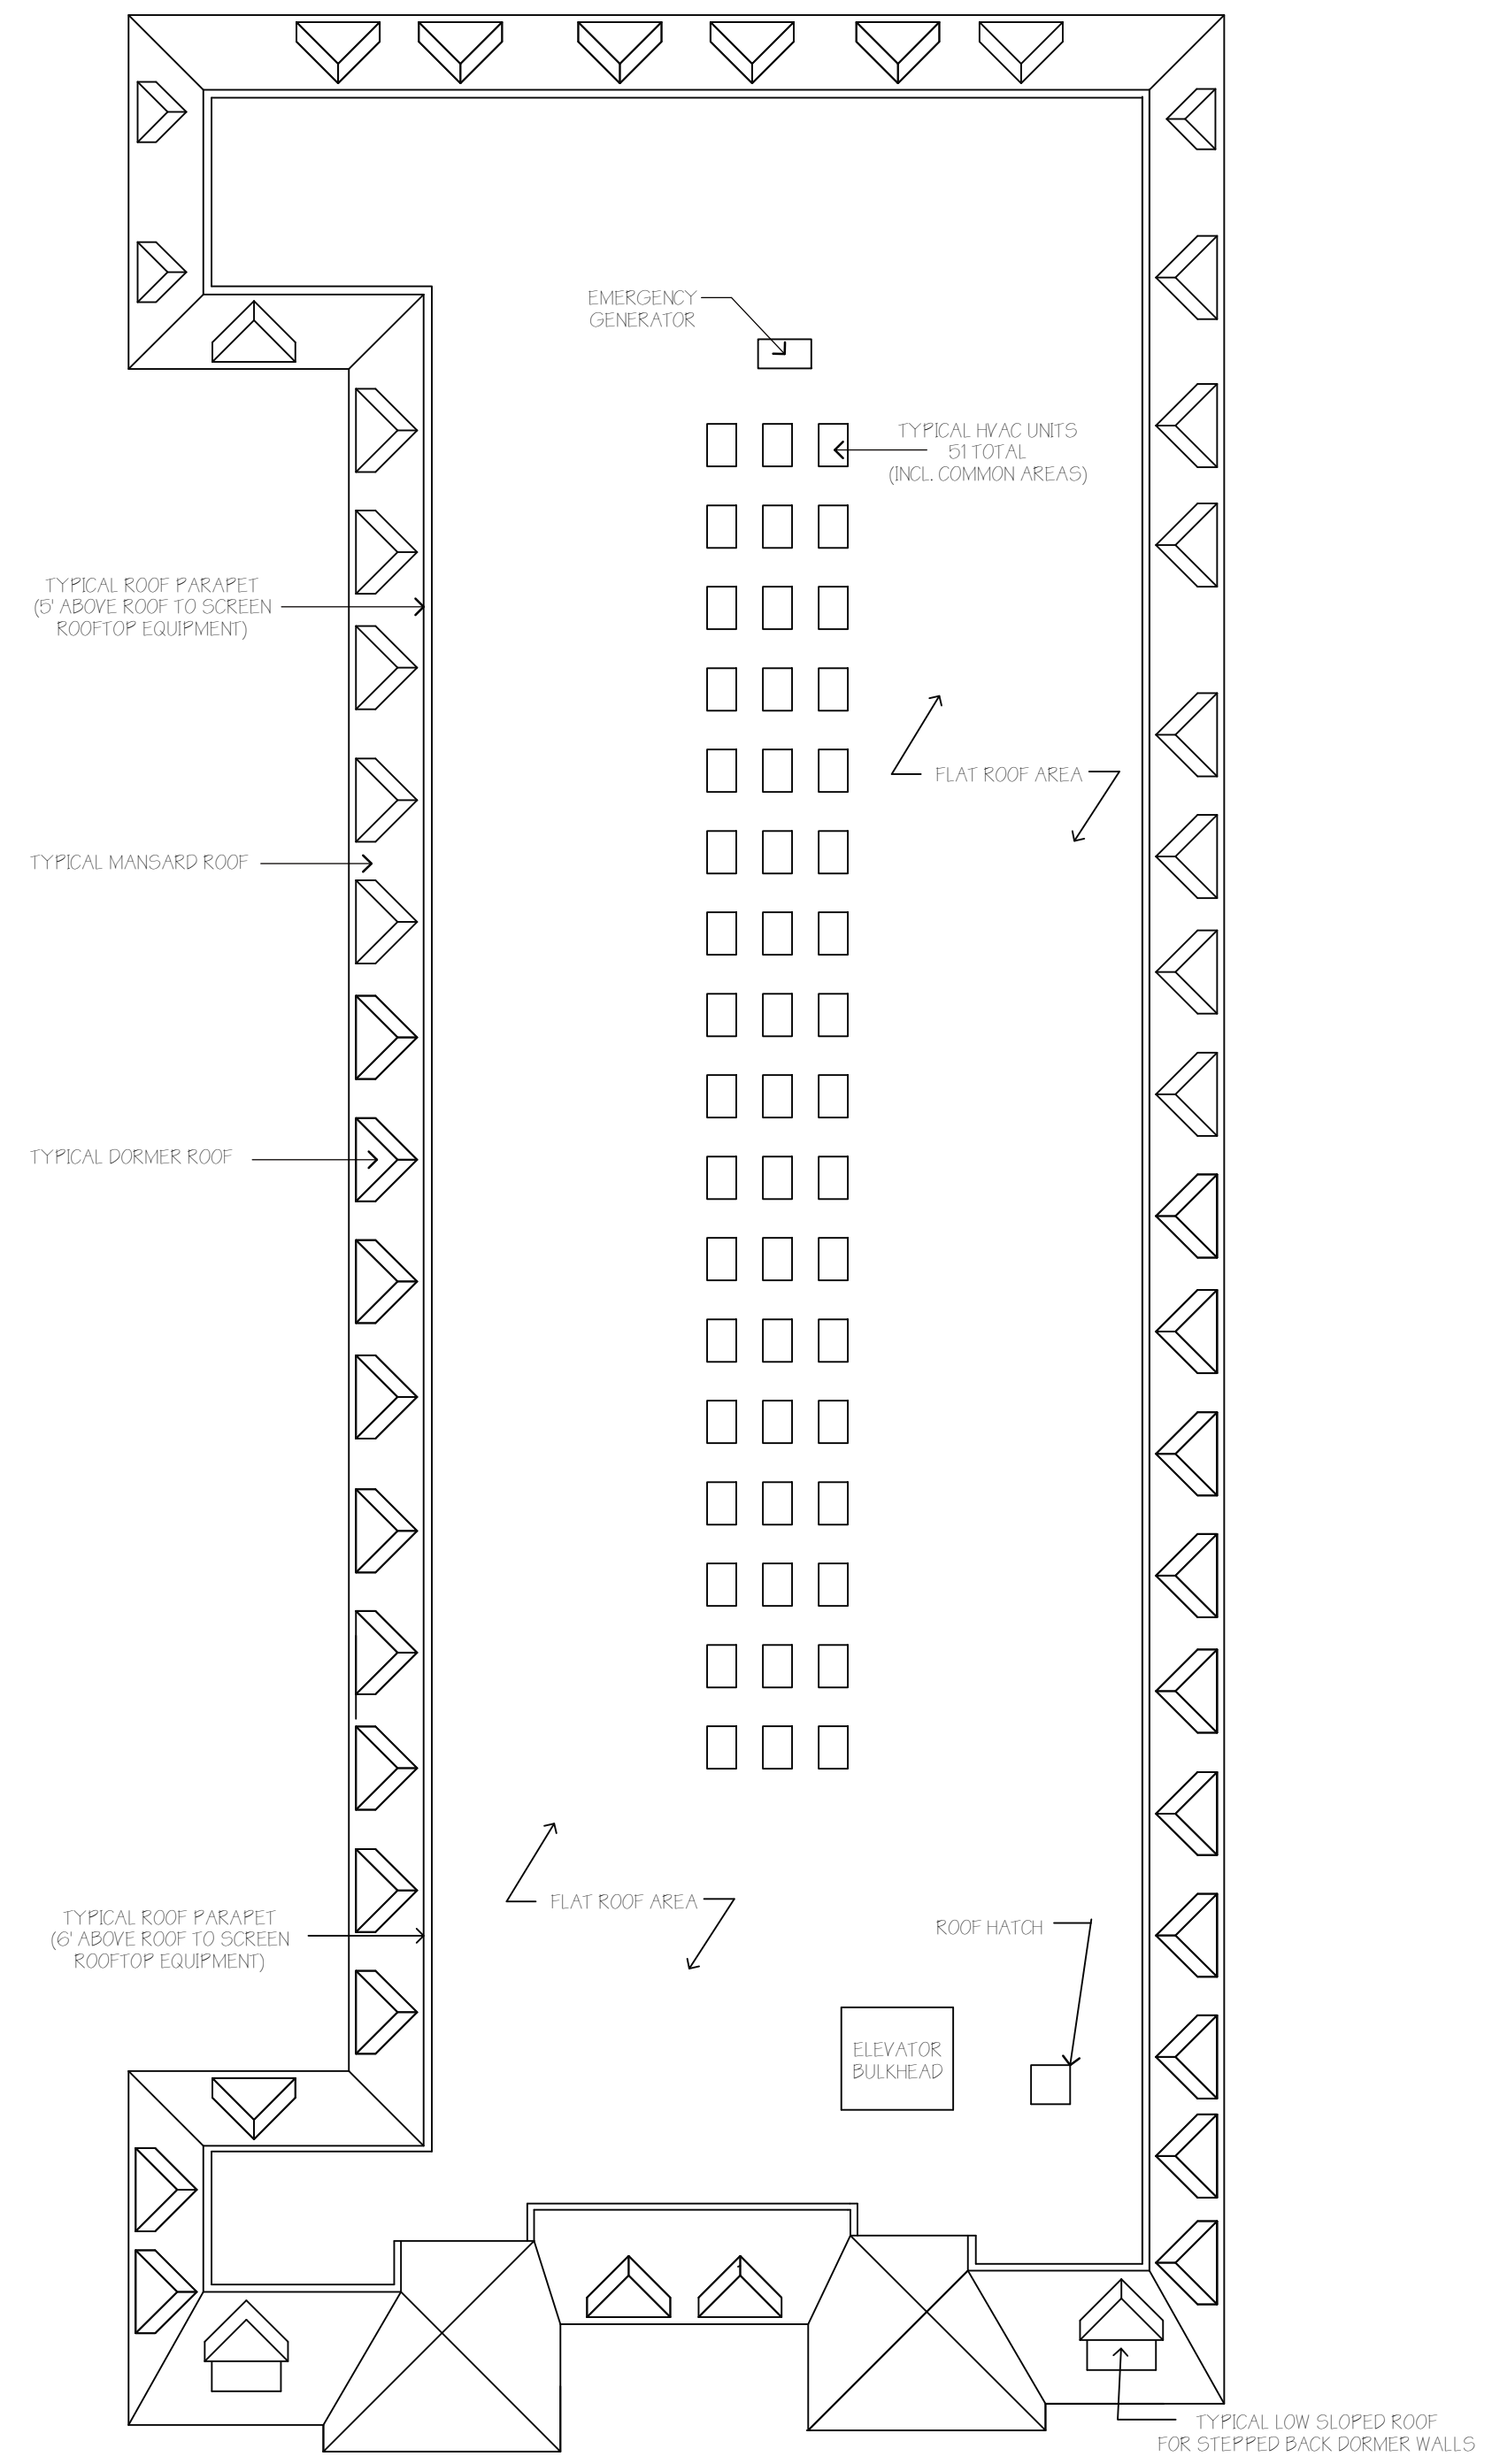

FOURTH FLOOR PLAN
SCALE: 1/16" = 1'-0"

ROOF PLAN
SCALE: 1/16" = 1'-0"