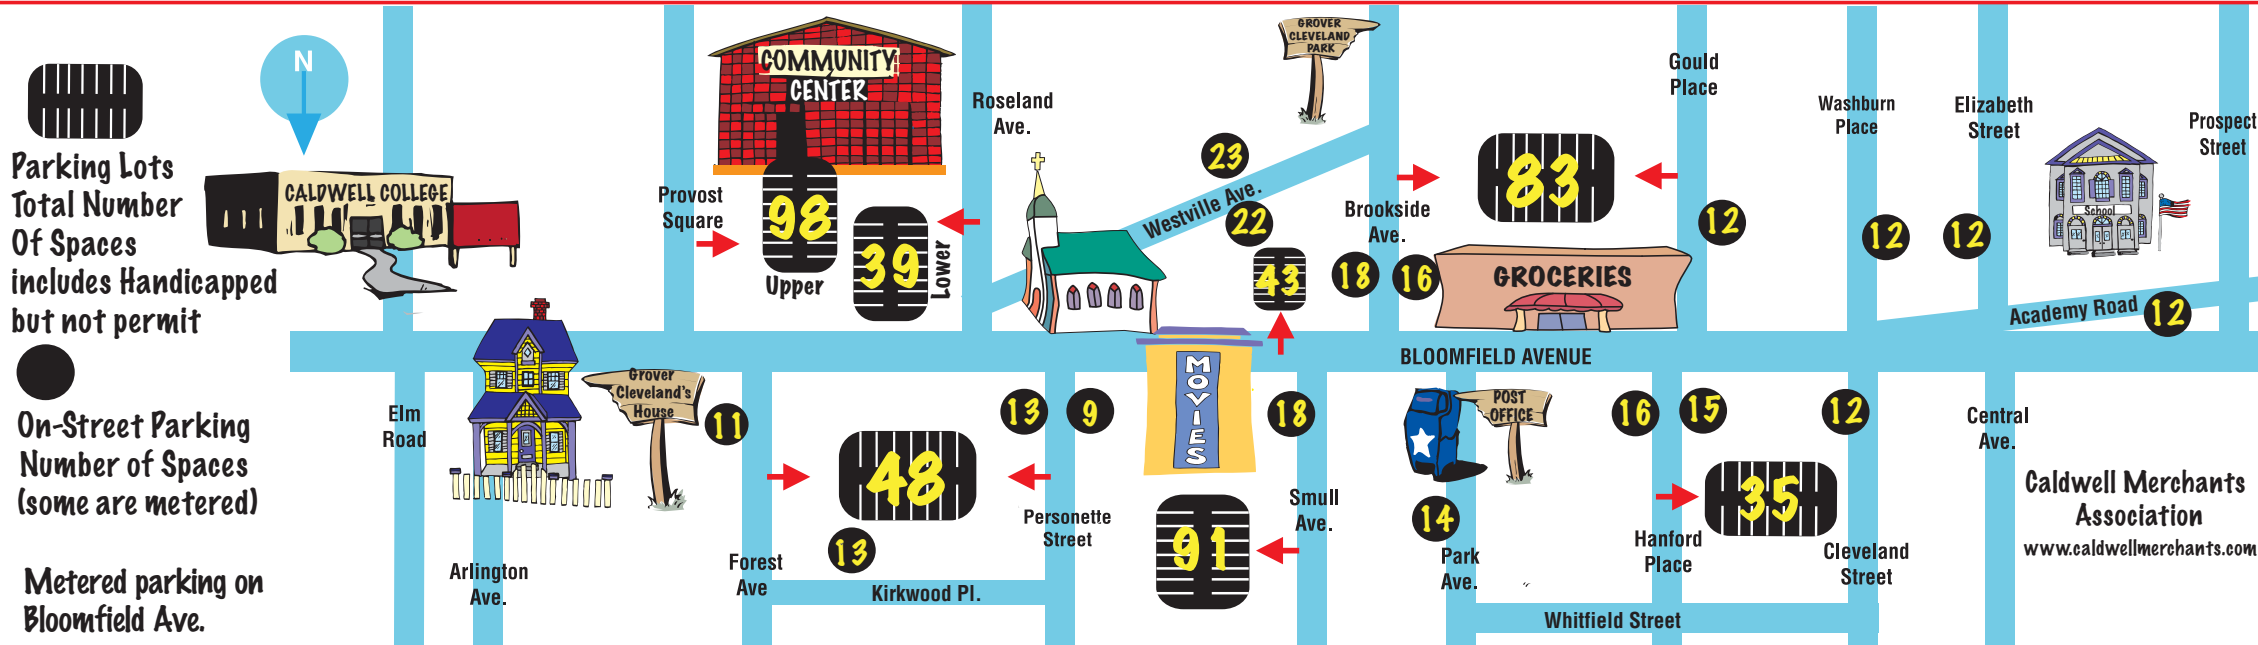

Caldwell Merchants Association
www.caldwellmerchants.com