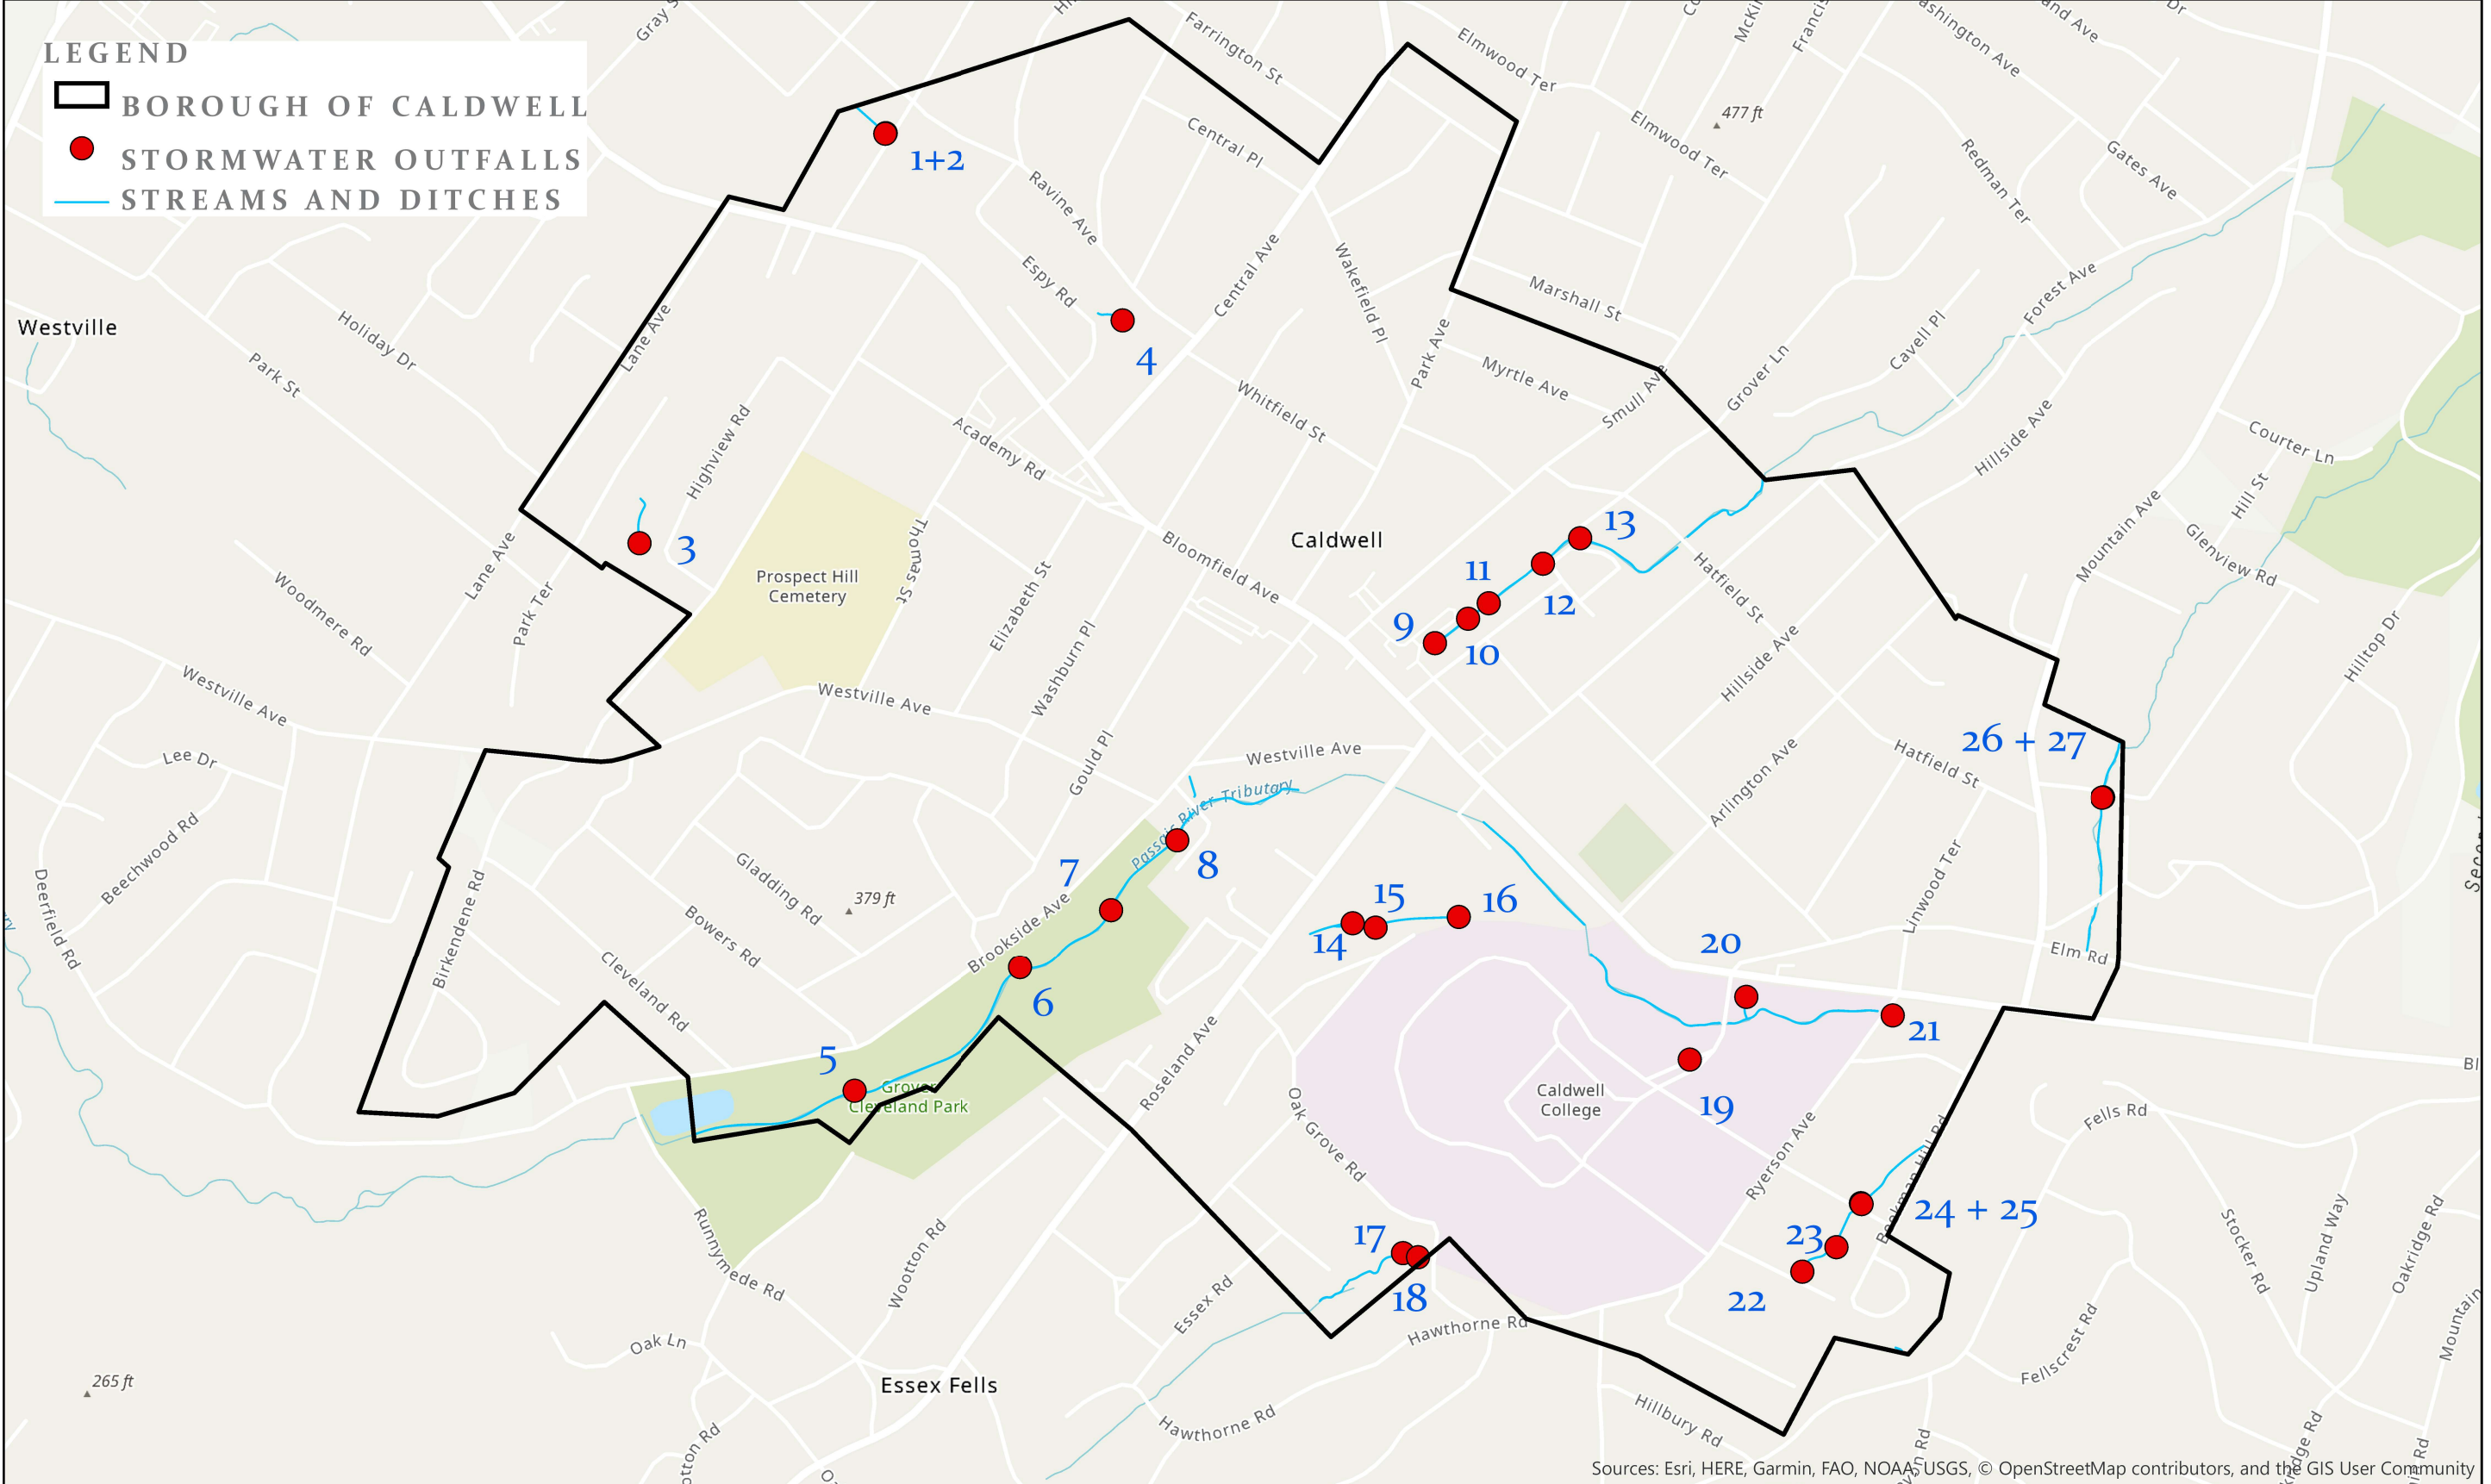

BOROUGH OF CALDWELL STORMWATER OUTFALL MAP

LEGEND

-  BOROUGH OF CALDWELL
-  STORMWATER OUTFALLS
-  STREAMS AND DITCHES

Sources: Esri, HERE, Garmin, FAO, NOAA, USGS, © OpenStreetMap contributors, and the GIS User Community