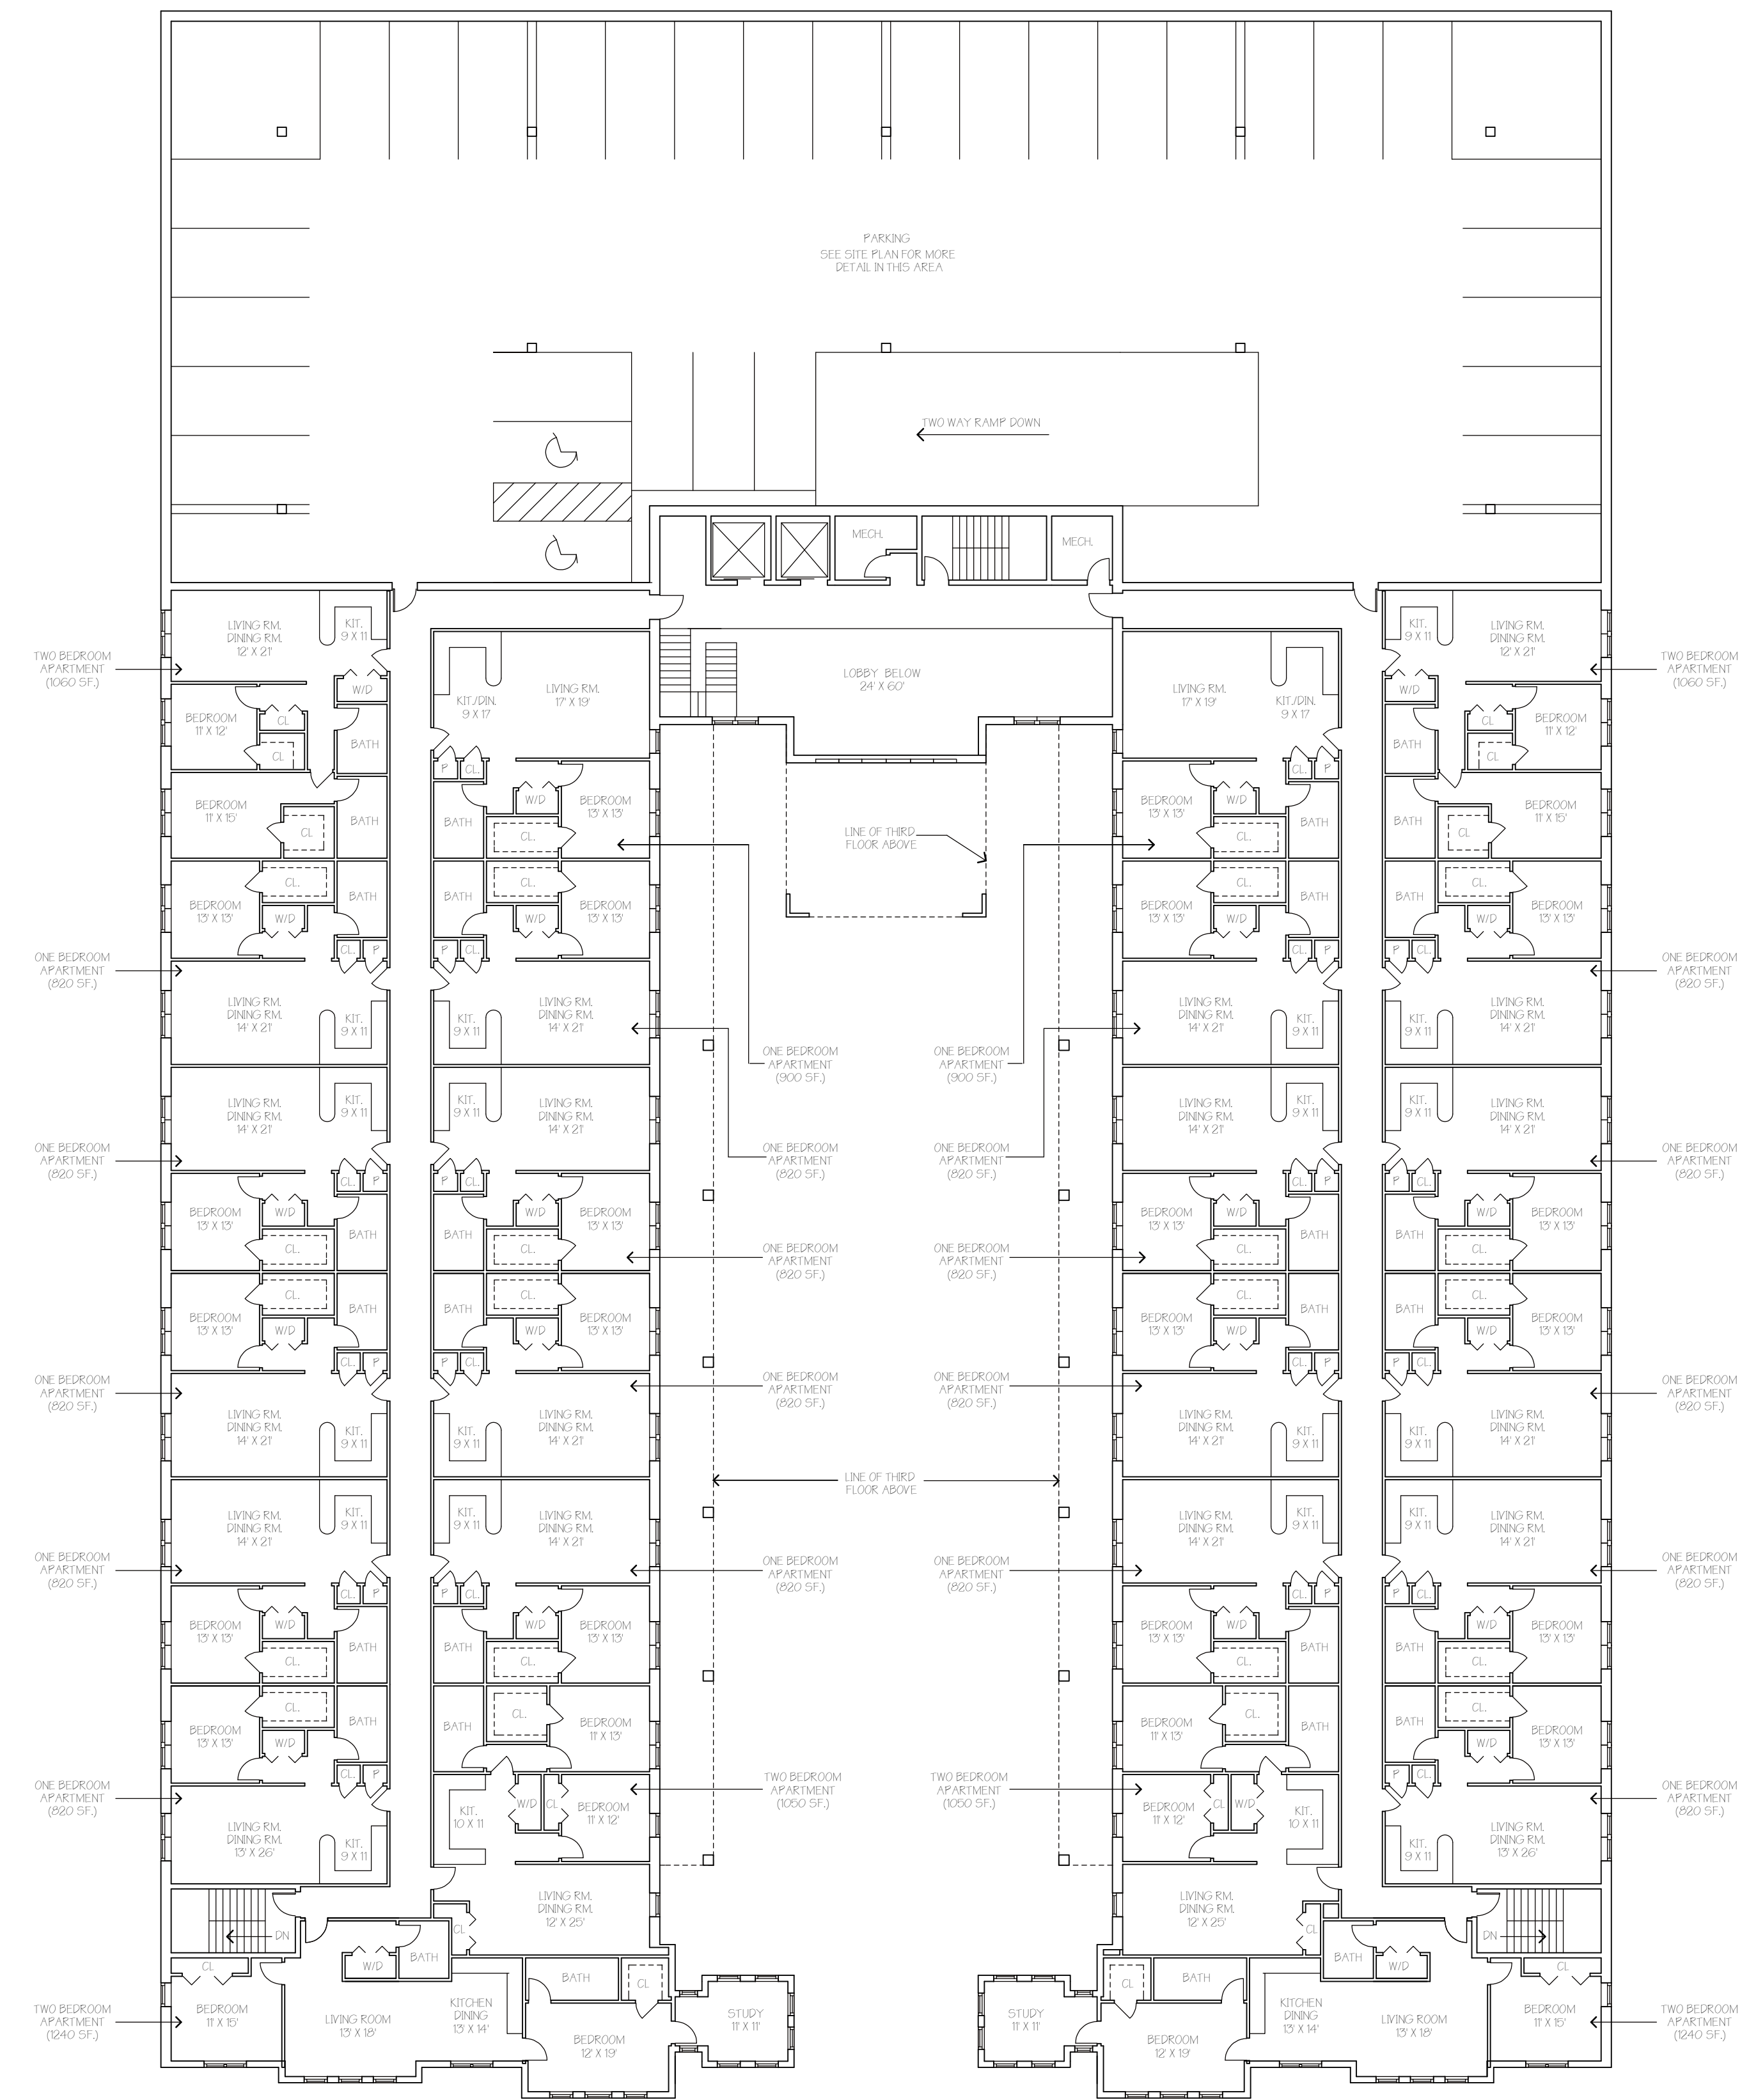

FIRST FLOOR PLAN
SCALE: 1/16" = 1'-0"

SECOND FLOOR PLAN
SCALE: 1/16" = 1'-0"