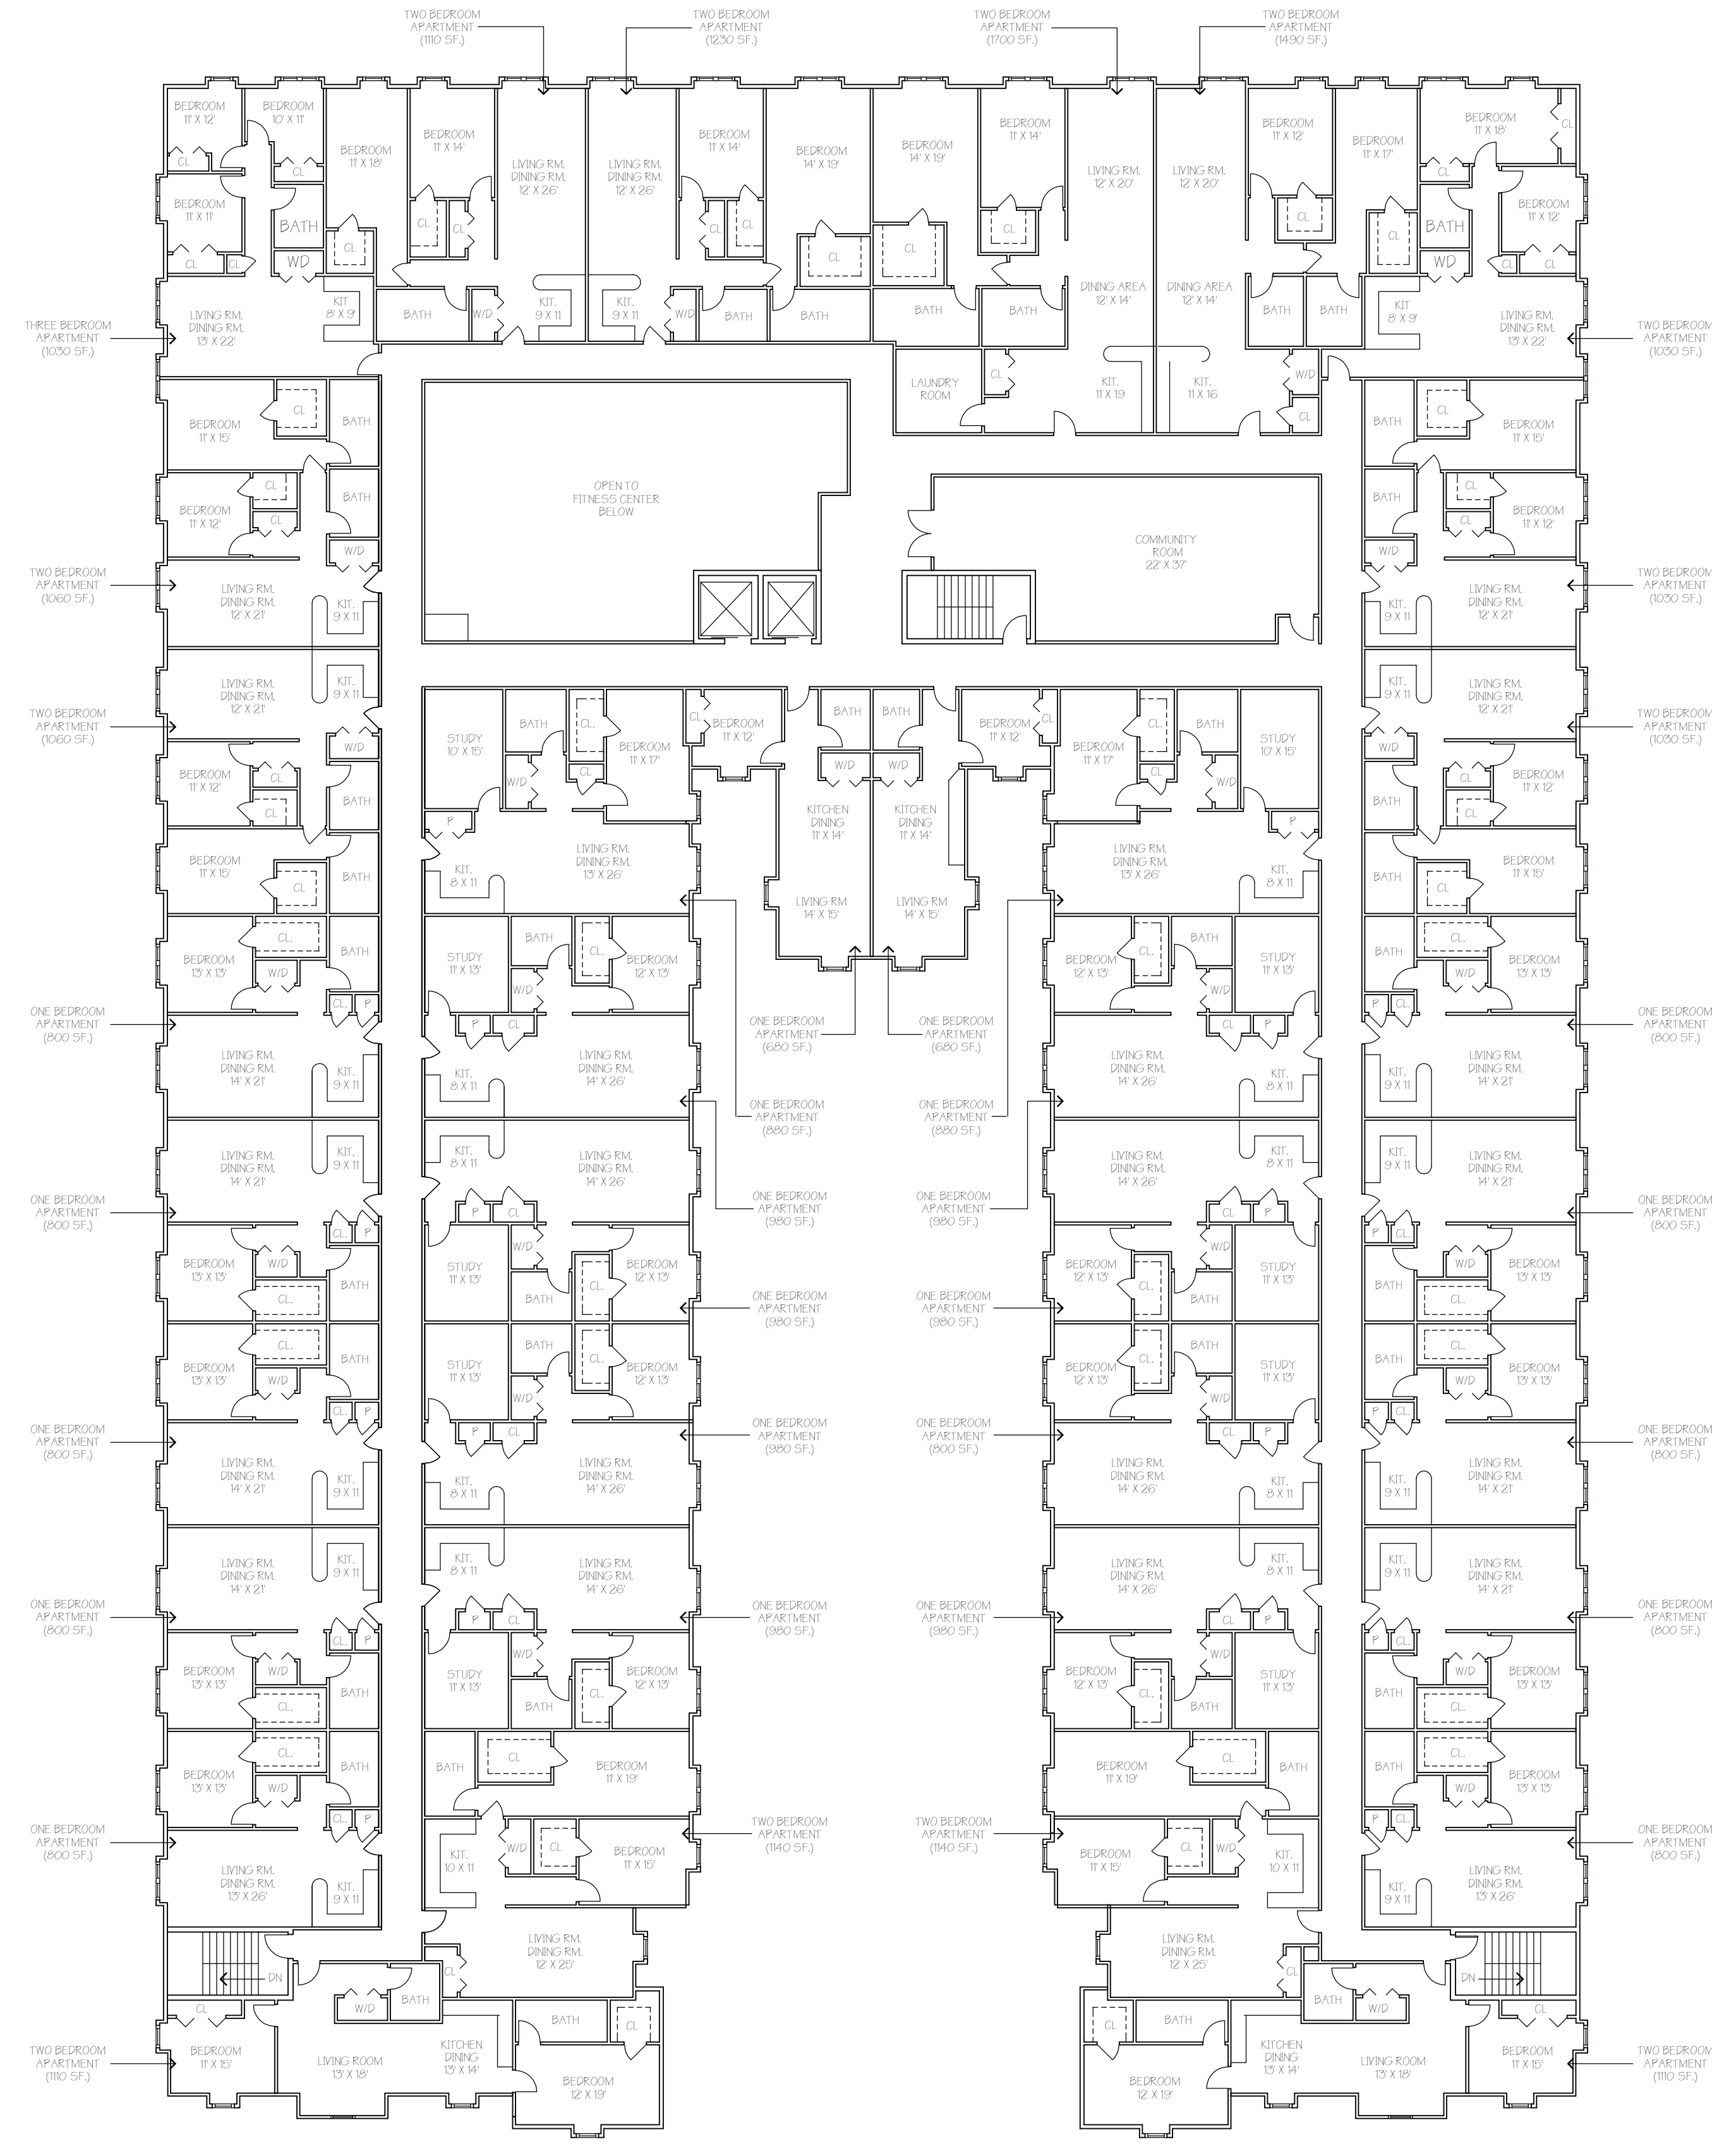

THIRD FLOOR PLAN
SCALE: 1/16" = 1'-0"

FOURTH FLOOR PLAN
SCALE: 1/16" = 1'-0"