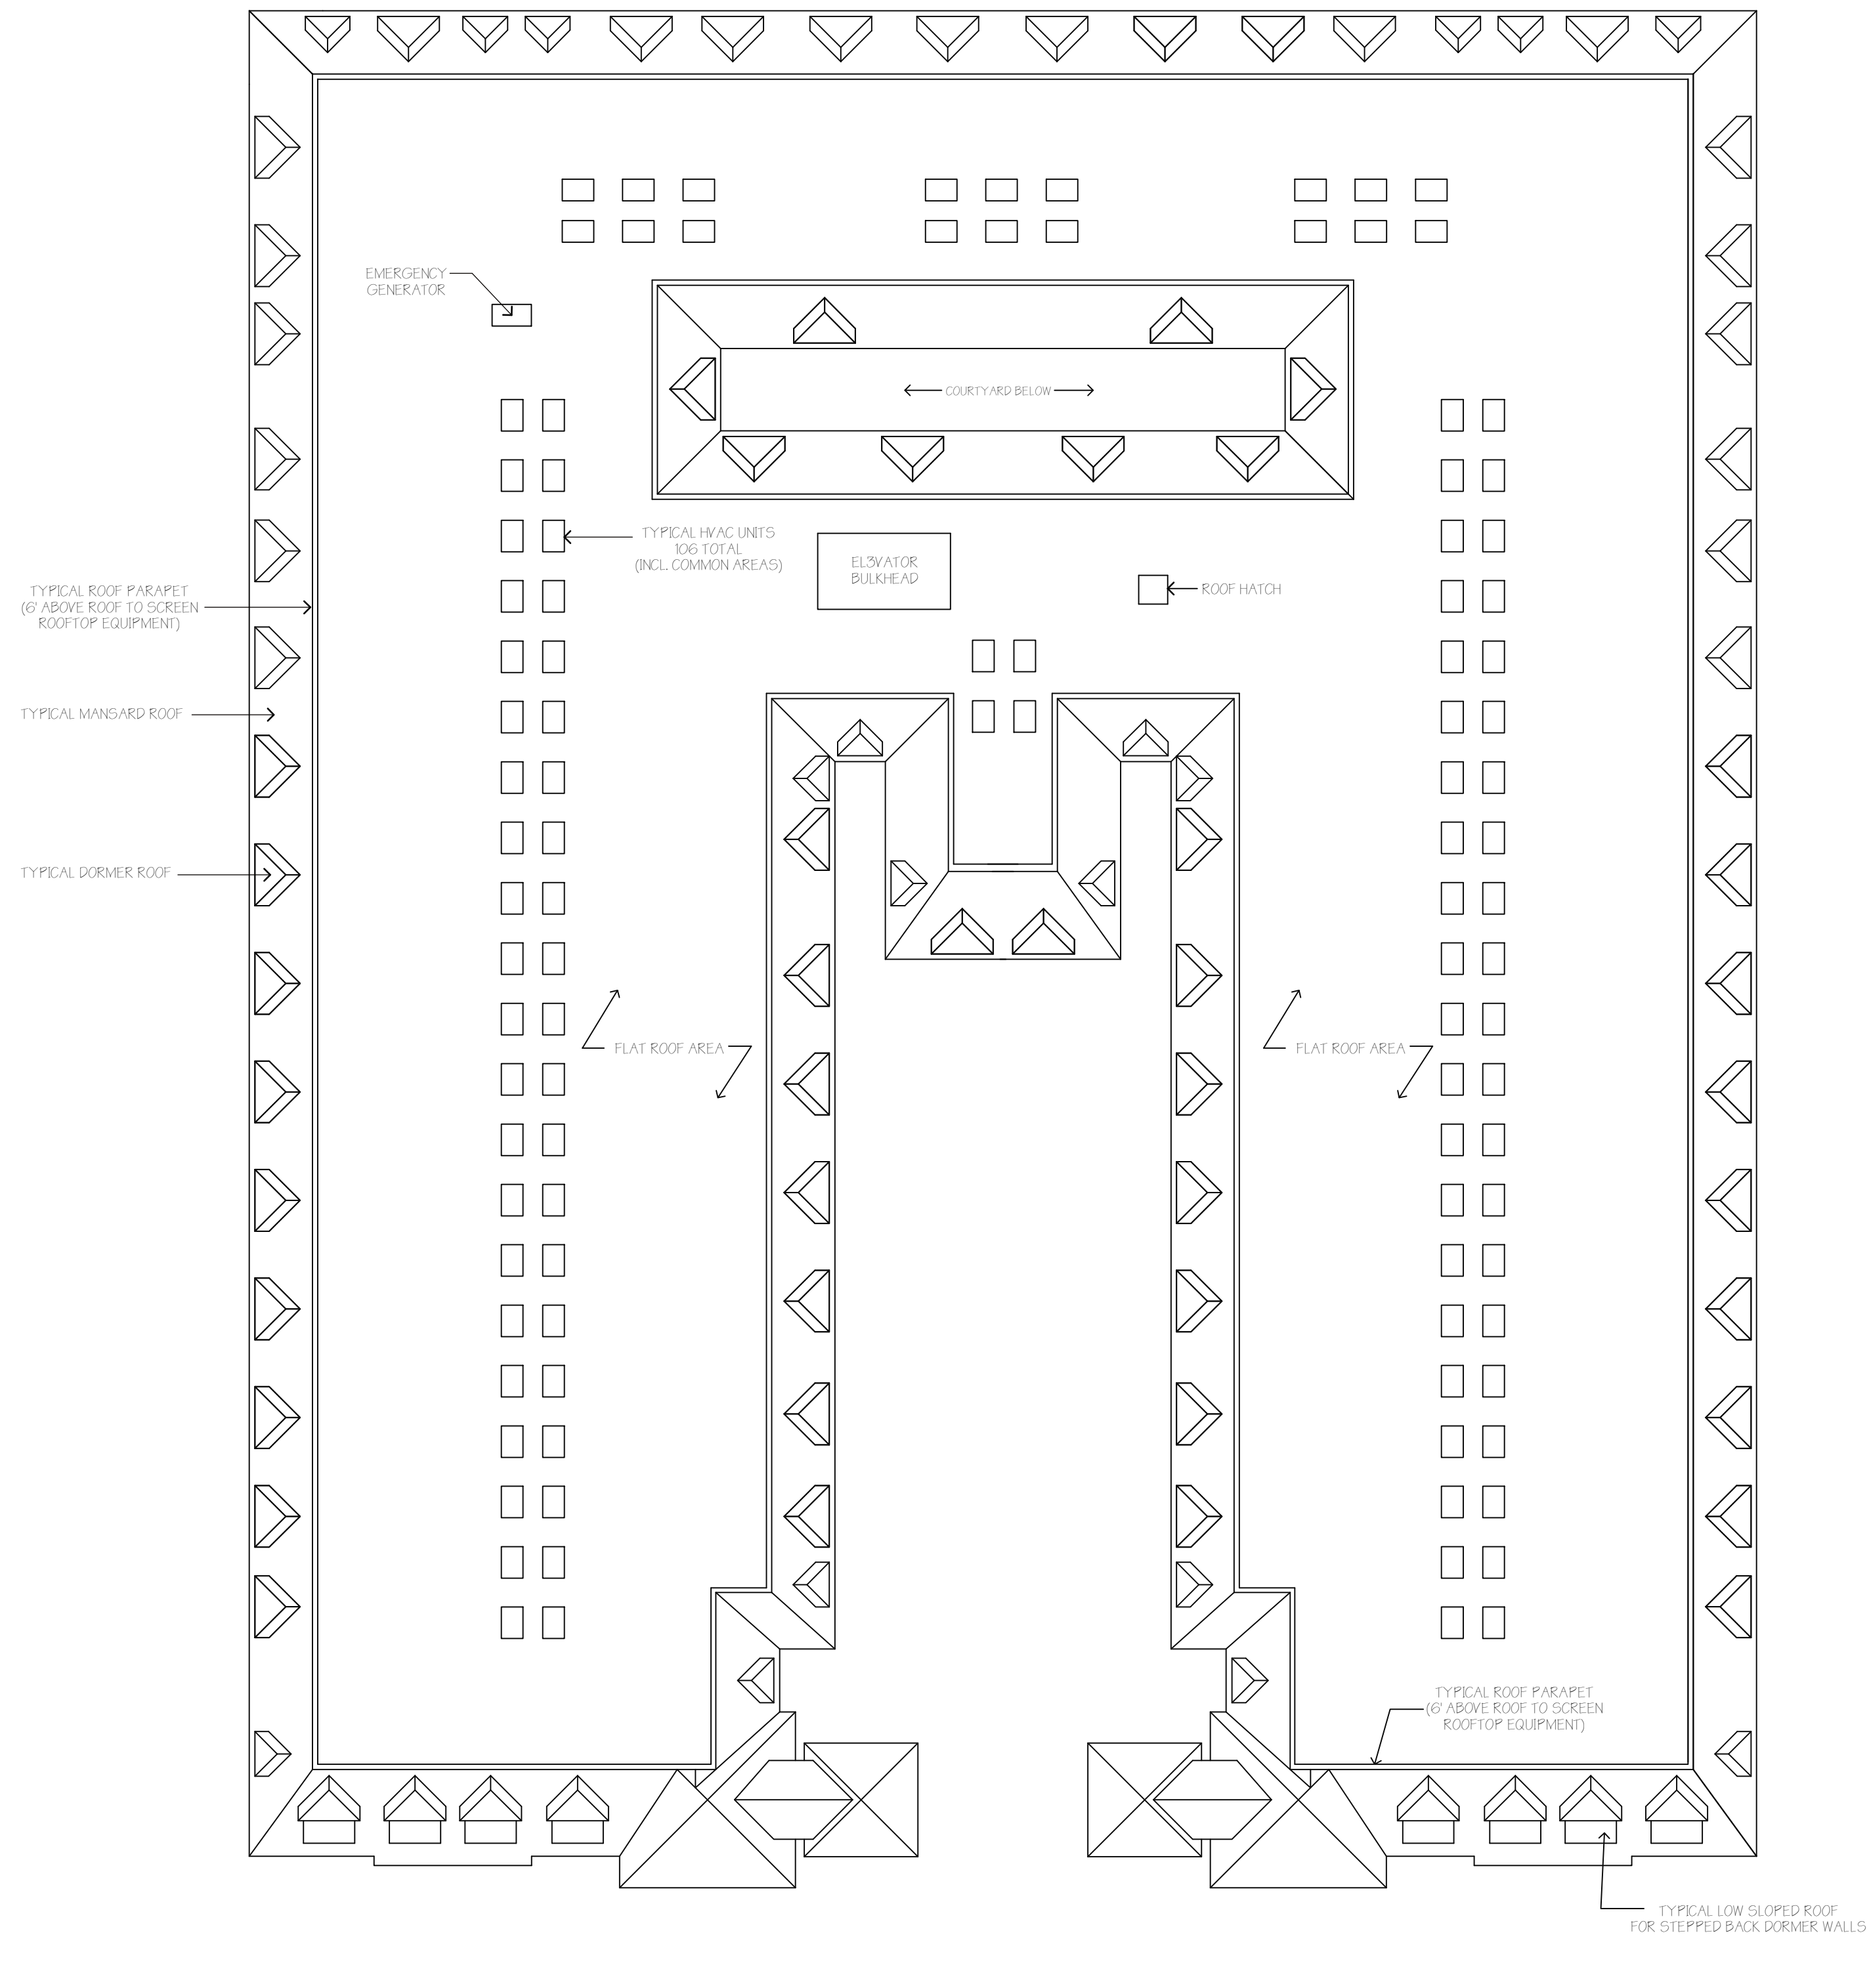

FOURTH FLOOR PLAN

SCALE: 1/16" = 1'-0"

ROOF PLAN

SCALE: 1/16" = 1'-0"